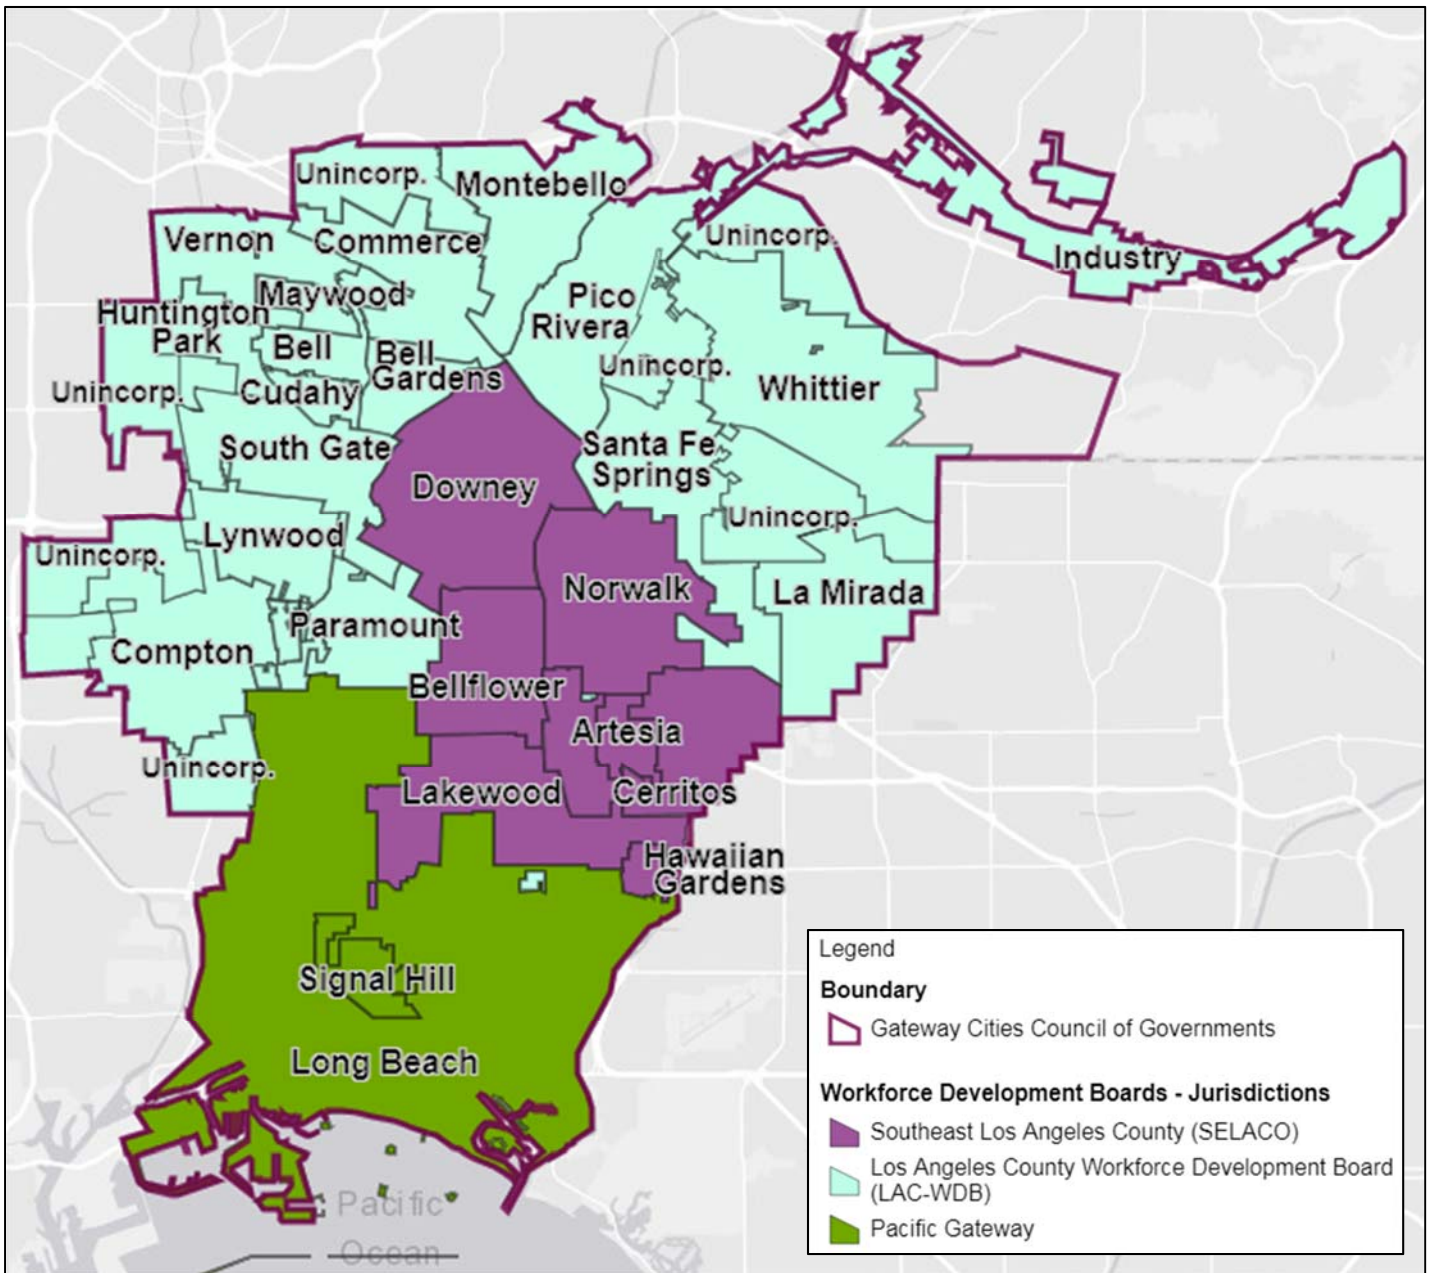

Gateway Cities Council of Governments – Workforce Development Boards

SELACO – 7 cities (Population of 419,258)

Artesia, Bellflower, Cerritos, Downey, Hawaiian Gardens, Lakewood, Norwalk

LAC-WDB – 18 cities and unincorporated (Population of 1,167,201)

Avalon, Bell, Bell Gardens, Commerce, Compton, Cudahy, Industry, Huntington Park, La Mirada, Lynwood, Maywood, Montebello, Paramount, Pico Rivera, Santa Fe Springs, South Gate, Vernon, Whittier, Unincorporated LA County

Pacific Gateway – 2 cities (Population of 473,273)

Long Beach, Signal Hill