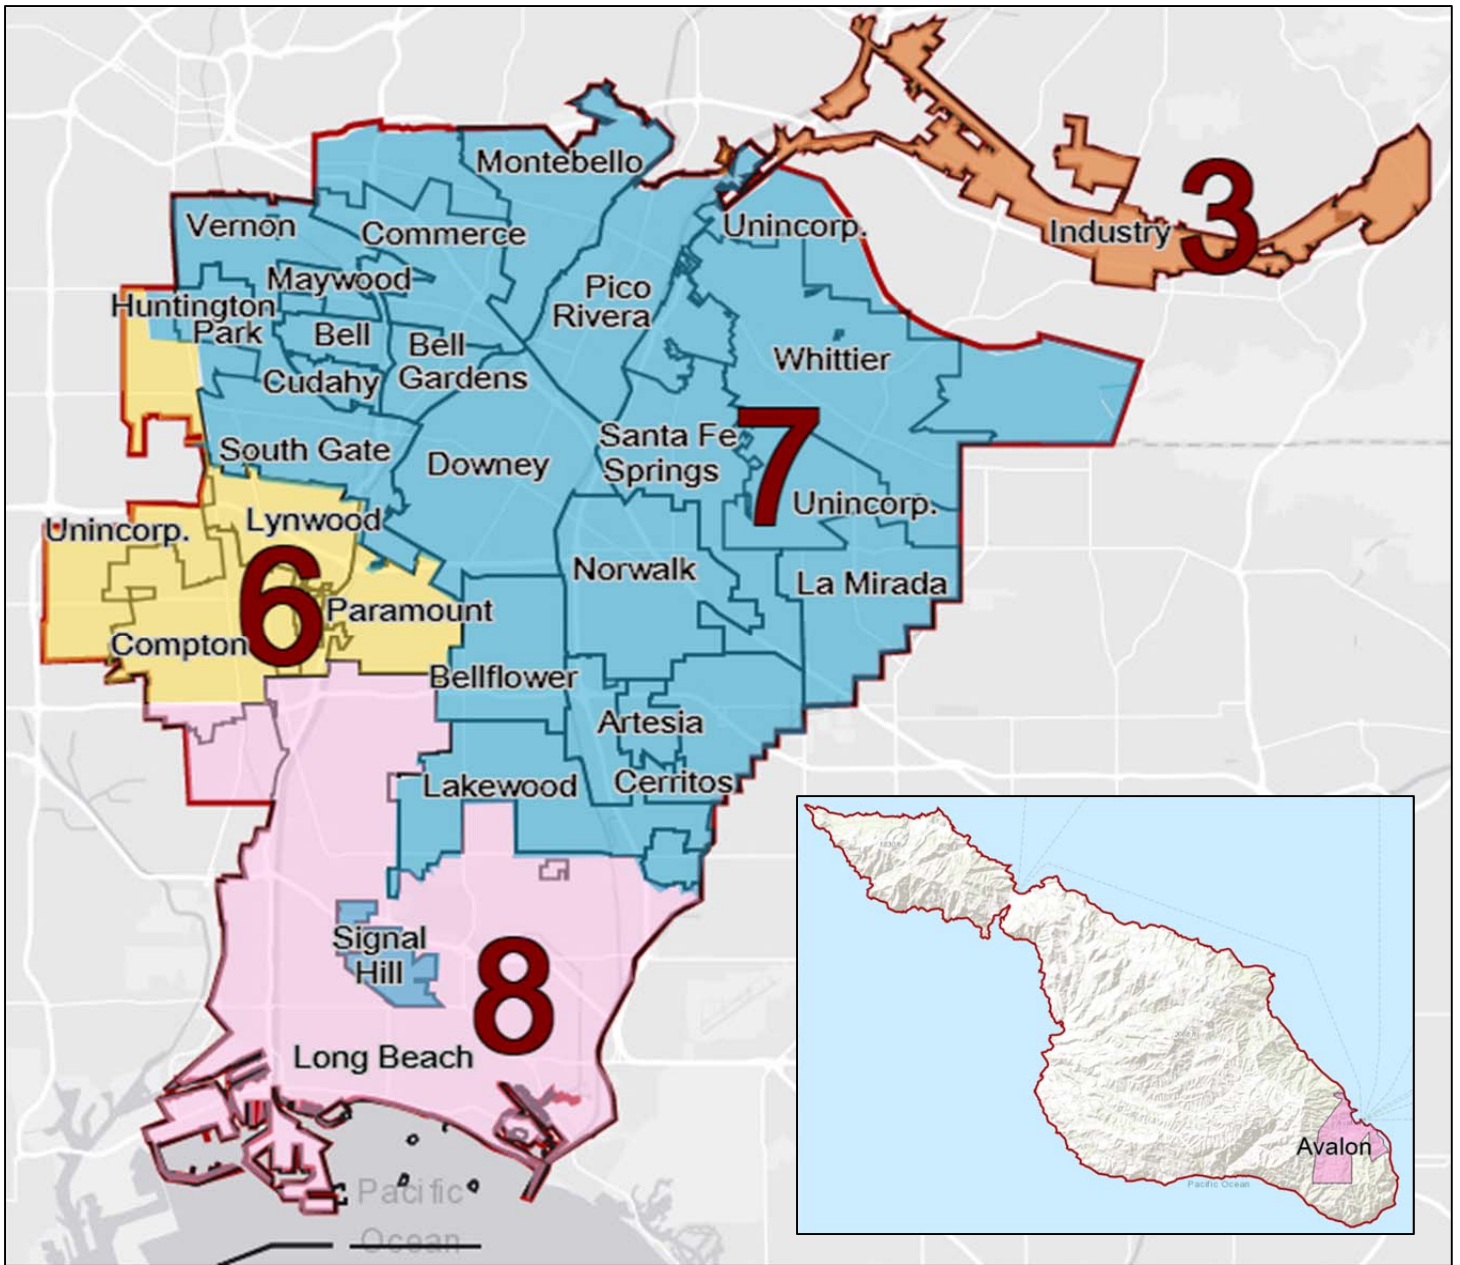

Gateway Cities Service Planning Areas

Population Estimate per SPA:

| SPA | Population | Percentage of Population |
|----------------------|-------------|--------------------------|
| 3 – San Gabriel | 219 | 0.01% |
| 6 – South | 280,000 | 14% |
| 7 – East | 1.3 million | 64% |
| 8 – South Bay/Harbor | 466,000 | 23% |

Legend

Service Planning Areas

- SPA 3 - San Gabriel
- SPA 6 - South
- SPA 7 - East
- SPA 8 - South Bay/Harbor

Boundary

- ▭ Gateway Cities Council of Governments