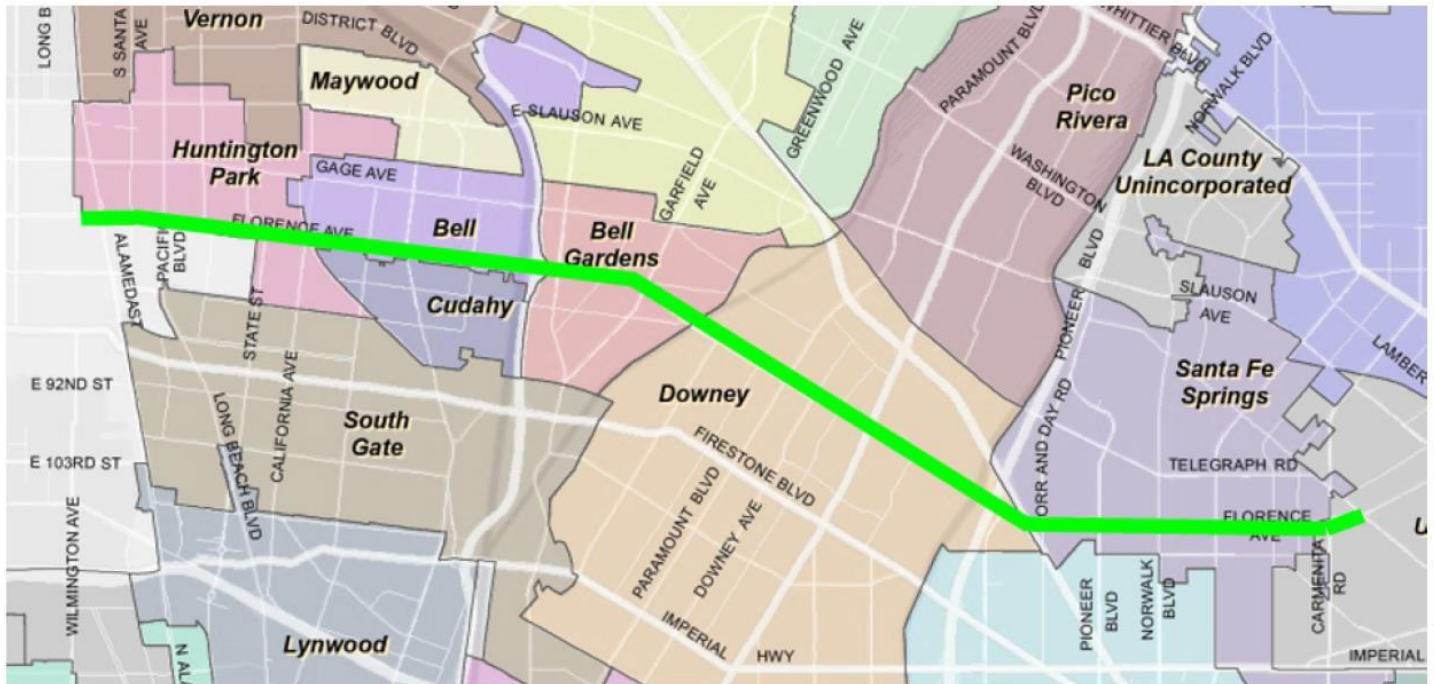

Florence Avenue Corridor

Jurisdiction	Linear Miles Through Jurisdiction
Unincorporated LA	1.25
Huntington Park	1.75
Cudahy	0.125
Bell	1.875
Bell Gardens	1.25
Downey	3.15
Santa Fe Springs	2.5
Total Corridor Miles	11.9