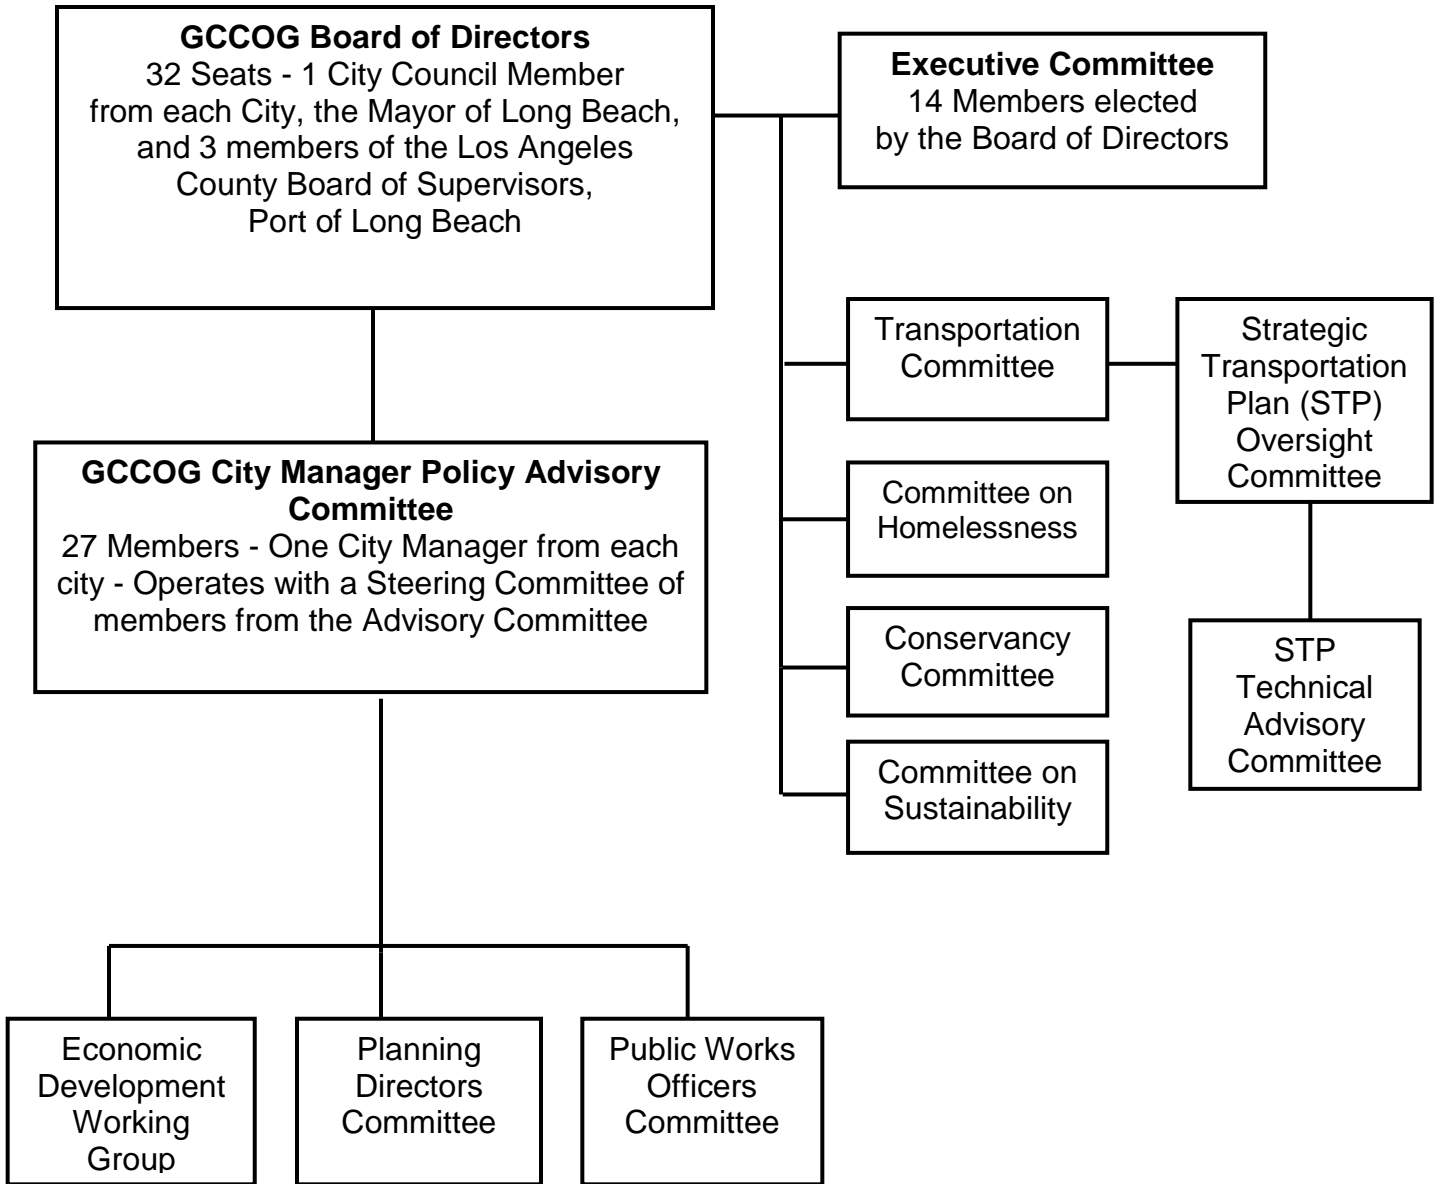

GATEWAY CITIES COUNCIL OF GOVERNMENTS

Gateway Cities Member Agencies

Artesia ~ Avalon ~ Bell ~ Bellflower ~ Bell Gardens ~ Cerritos ~ Commerce ~ Compton ~
 Cudahy ~ Downey ~ Hawaiian Gardens ~ Huntington Park ~ Industry ~ La Mirada ~ Lakewood ~
 Long Beach ~ Lynwood ~ Maywood ~ Montebello ~ Norwalk ~ Paramount ~ Pico Rivera ~ Santa
 Fe Springs ~ Signal Hill ~ South Gate ~ Vernon ~ Whittier ~
 Los Angeles County, Supervisorial Districts 1, 2, & 4 ~ Port of Long Beach